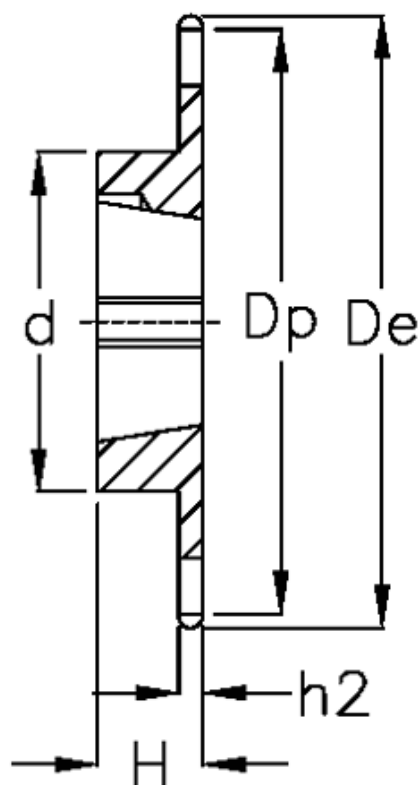

Data Sheet

Article number: 616031008045

Description: Taperbored sprocket 16 B-1 Z=45 simplex
for bushing 3020

Measures

C = 2.5
d = 140
De = 377.1
Dp = 364.13
For bush = 3020
For chain size = 1" x 17,02 mm
For chain type = 16 B-1
H = 51

h1 = 16.2
Material = Stål
Number of teeth = 45